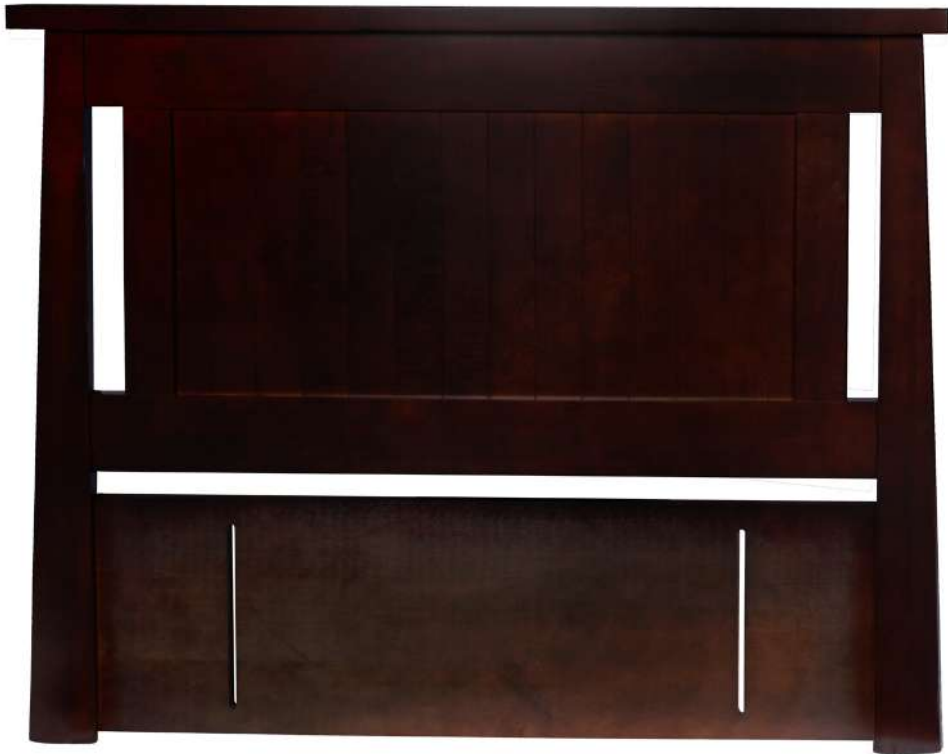

Specifics

The La Voulte Headboard is New Zealand Made furniture and carries a lifetime guarantee. This timeless wooden furniture is made from Southland Maple Beech Timber, which is sustainably harvested and certified. Experience superior quality workmanship and meticulous attention to detail, giving you truly distinctive furniture for your home.