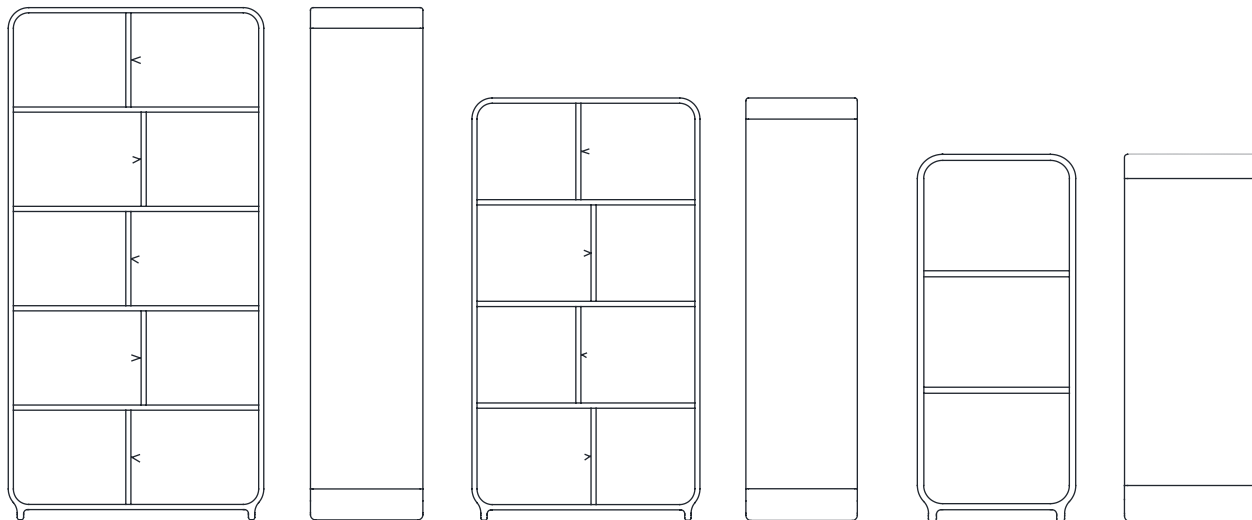

**DIMENSIONS (CM) WXD XH
AND DESCRIPTION**

100x44x200 cm 5 open + 5 doors

90x44x160 cm 4 open + 4 doors

50x44x120 cm 3 open

MATERIALS

<http://www.artisan.ba/en/products/materials/wood>

<http://www.artisan.ba/en/products/materials/wood>

<http://www.artisan.ba/en/products/materials/wood>

PRICE FOR EUROPEAN WALNUT AND OAK WITH KNOTS IS - 8% ON REGULAR EUROPEAN WALNUT AND OAK PRICE

ENY SHELVES

COLLECTION: Eny

DESIGNER: Artecò

CODE:

SHEN1XXYY (5 DOORS + 5 OPEN
COMPARTMENTS)

SHEN2XXYY (4 DOORS + 4 OPEN
COMPARTMENTS)

SHEN3XXYY (3 OPEN COMPARTMENTS)

Shelf thickness: 2 cm

Dismantling option: No

Standard foreparts: solid wood

Additional foreparts option: solid wood painted

RALcodes:RAL3014pink,RAL6019green,RAL1016yellow,
RAL7045 light grey, RAL7016 black, RAL7011 dark grey,
RAL9003white,RAL5024blue,RAL5023trueblue,RAL6034
turquoise

Other RAL codes possible on request.

Packing: stretch wrap + five layer cardboard box

Packing: 1 piece/packing

FOR ANY FURTHER INFORMATION PLEASE CONTACT US AT INFO@ARTISAN.BA

ARTISAN® **LOVE WOOD**